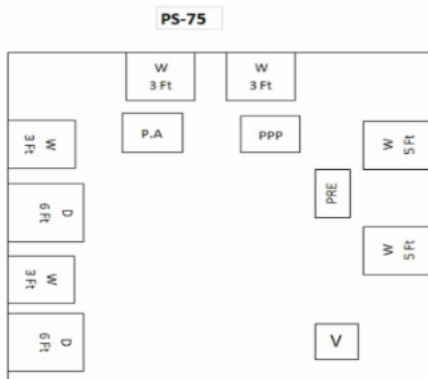

Nazri Naksha

Google Map View

Polling Station Building Front View

Polling Station Front View

Cad View

Key MAP View