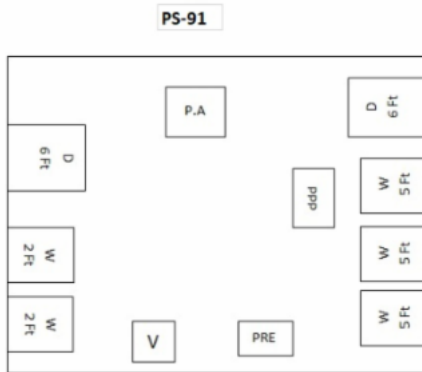

Nazri Naksha

Google Map View

Polling Station Building Front View

Polling Station Front View

Cad View

Key MAP View