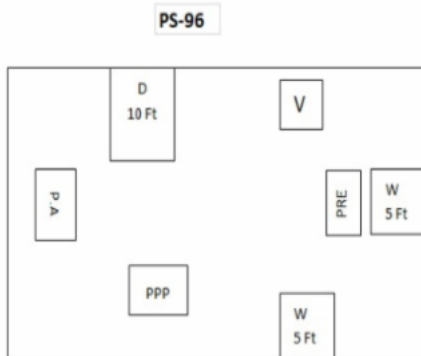

Nazri Naksha

Google Map View

Polling Station Building Front View

Polling Station Front View

Cad View

Key MAP View