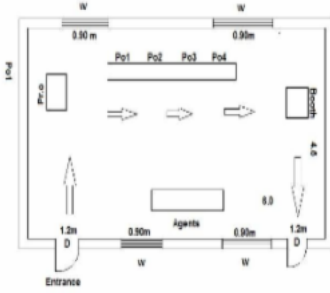

Nazri Naksha

Google Map View

Polling Station Building Front View

Polling Station Front View

Cad View

Key MAP View