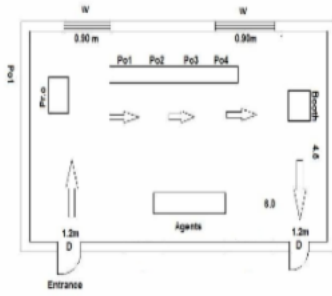

Nazri Naksha

Google Map View

Polling Station Building Front View

Polling Station Front View

Cad View

Key MAP View