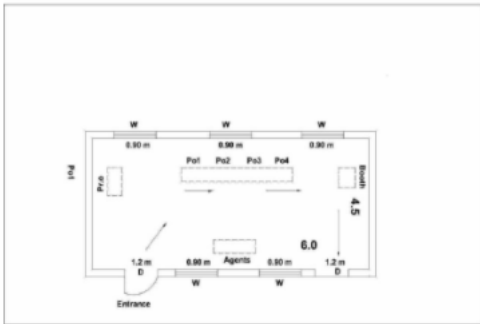

Nazri Naksha

Google Map View

Polling Station Building Front View

Polling Station Front View

Cad View

Key MAP View