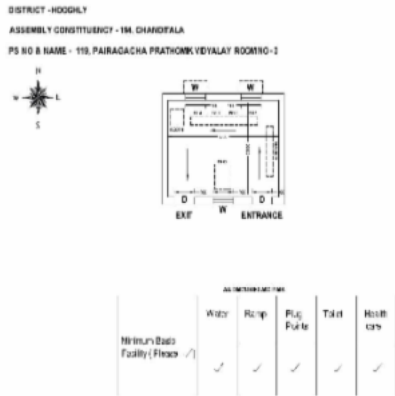

Nazri Naksha

Google Map View

Polling Station Building Front View

Polling Station Front View

Cad View

Key MAP View