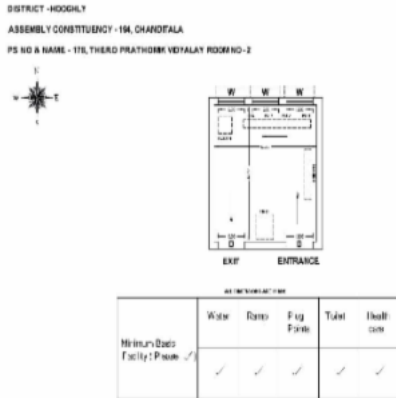

Nazri Naksha

Google Map View

Polling Station Building Front View

Polling Station Front View

Cad View

Key MAP View