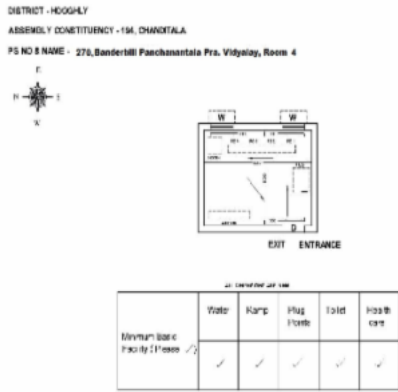

Nazri Naksha

Google Map View

Polling Station Building Front View

Polling Station Front View

Cad View

Key MAP View