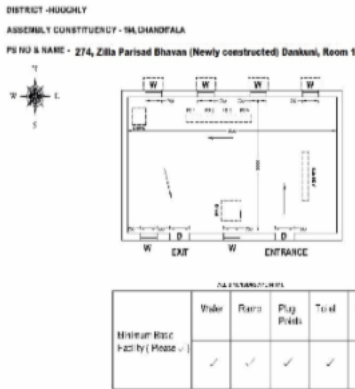

Nazri Naksha

Google Map View

Polling Station Building Front View

Polling Station Front View

Cad View

Key MAP View