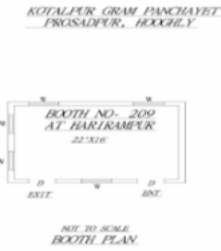

Cad View

SCALE BY
FRANCO-INDIAN PAPER CO. P. P.