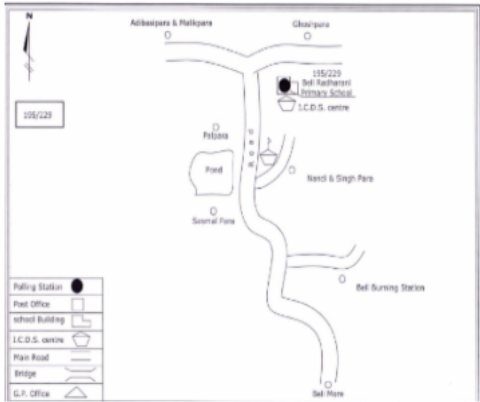

Nazri Naksha

Google Map View

Polling Station Building Front View

Polling Station Front View

Cad View

Key MAP View