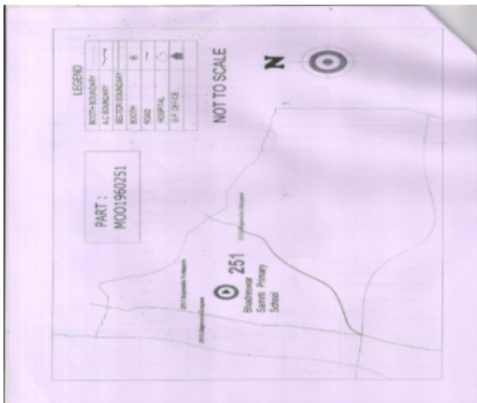

Nazri Naksha

Google Map View

Polling Station Building Front View

Polling Station Front View

Cad View

Key MAP View