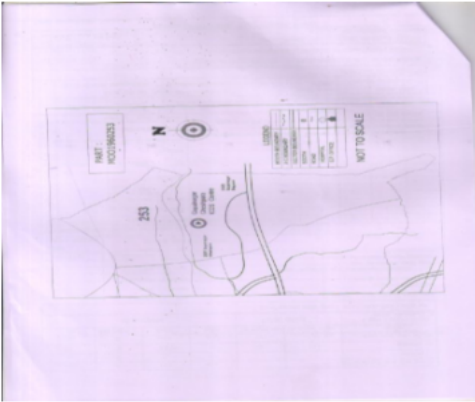

Polling Station Building Front View

Polling Station Front View

Cad View