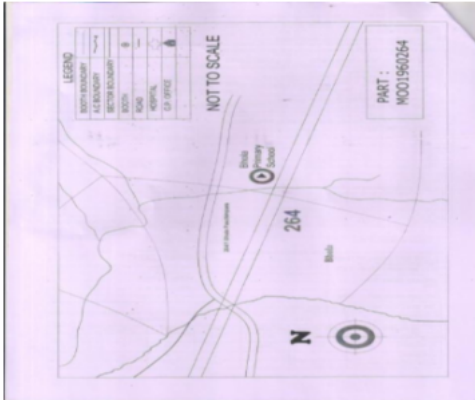

Polling Station Building Front View

Polling Station Front View

Cad View