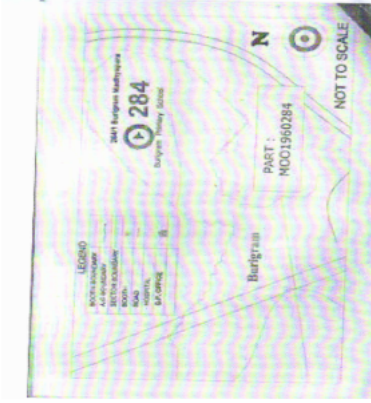

Polling Station Building Front View

Nazri Naksha