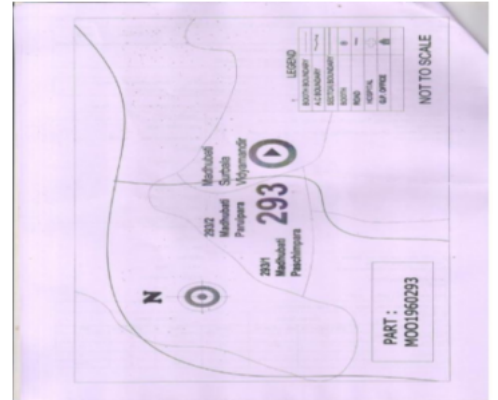

Polling Station Building Front View

Polling Station Front View

Cad View

Key MAP View