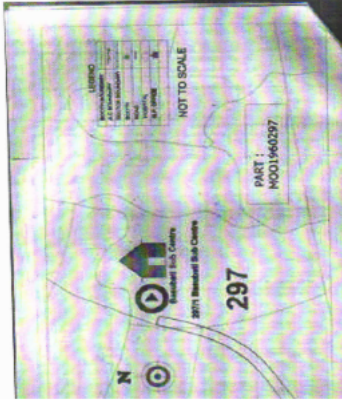

Nazri Naksha

Polling Station Building Front View