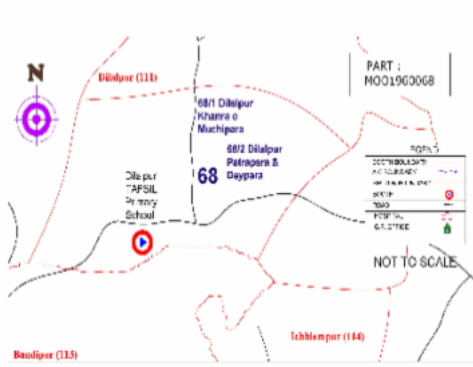

Nazri Naksha

Google Map View