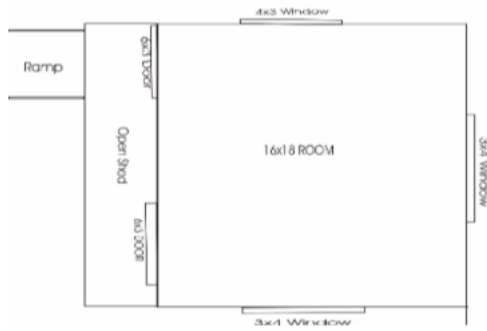

Cad View

SCATCH OF POLLING STATION
PS-197/237