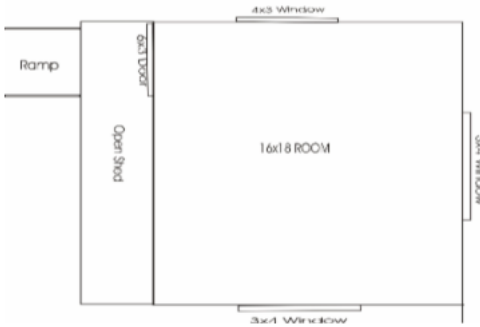

Cad View

SCATCH OF POLLING STATION
PS NO : 197/241