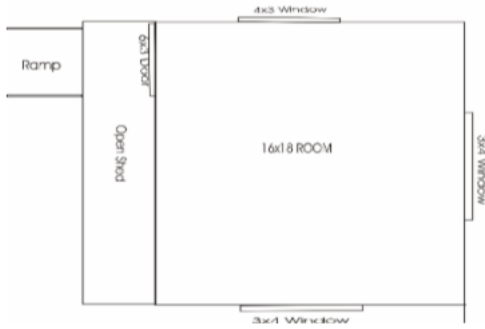

Cad View

SCATCH OF POLLING STATION
PS 197/34