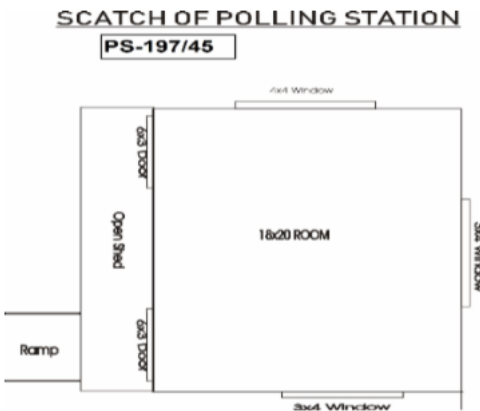

Nazri Naksha

Google Map View

Polling Station Building Front View

Polling Station Front View

Cad View

Key MAP View