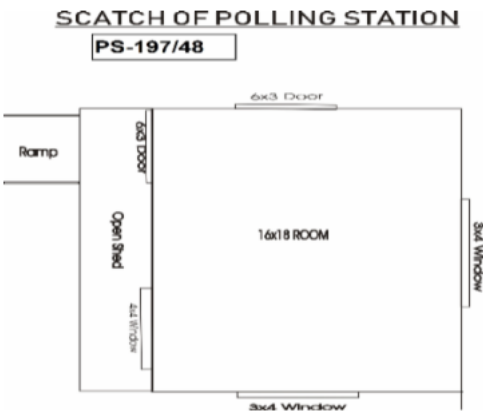

Nazri Naksha

Google Map View

Polling Station Building Front View

Polling Station Front View

Cad View

Key MAP View