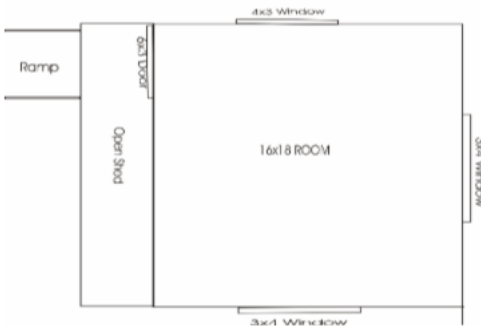

Cad View

SCATCH OF POLLING STATION
PS NO : 197/5