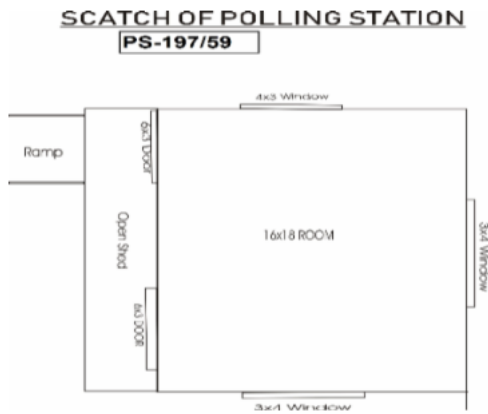

Nazri Naksha

Google Map View

Polling Station Building Front View

Polling Station Front View

Cad View

Key MAP View