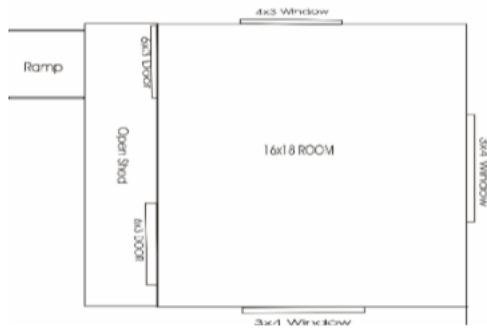

Cad View

SCATCH OF POLLING STATION
PS-197/79