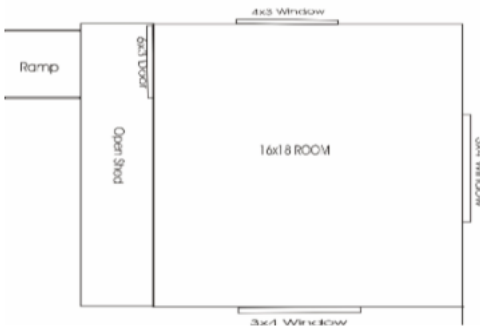

Cad View

SCATCH OF POLLING STATION
PS NO : 197/88