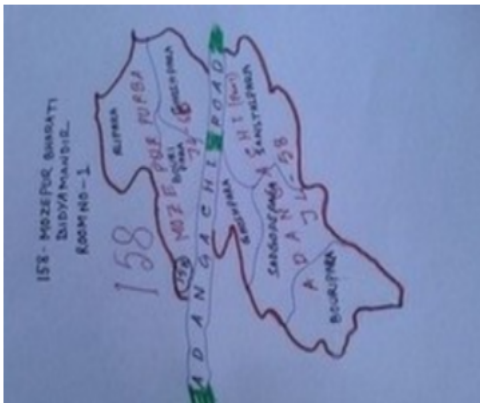

Nazri Naksha

Google Map View

Polling Station Building Front View

Polling Station Front View

Cad View

Key MAP View