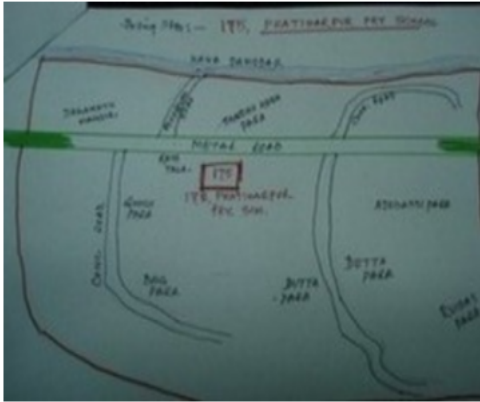

Nazri Naksha

Google Map View

Polling Station Building Front View

Polling Station Front View

Cad View

Key MAP View