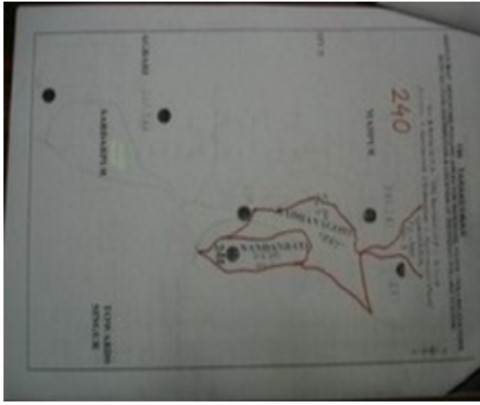

Nazri Naksha

Google Map View

Polling Station Building Front View

Polling Station Front View

Cad View

Key MAP View