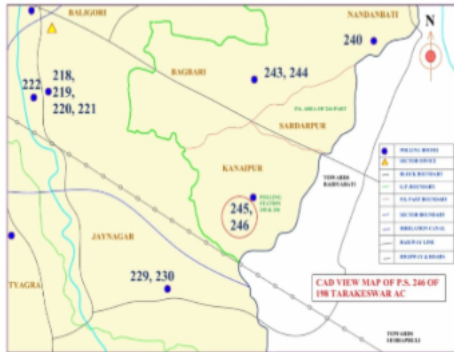

Nazri Naksha

Google Map View

Polling Station Building Front View

Polling Station Front View

Cad View

Key MAP View