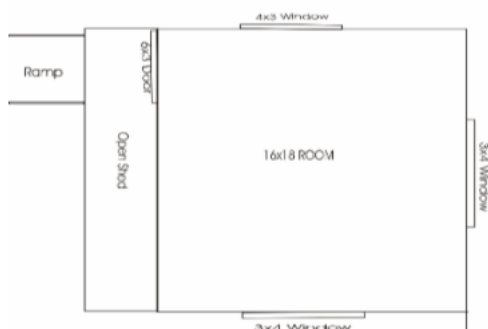

Cad View

SCATCH OF POLLING STATION
PS-198/43