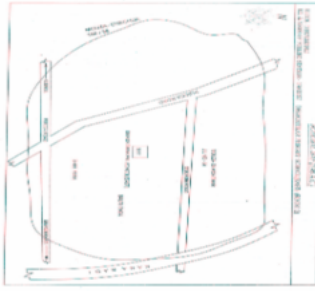

Nazri Naksha

Google Map View