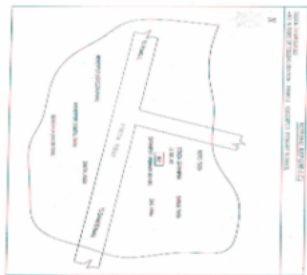

Nazri Naksha

Google Map View