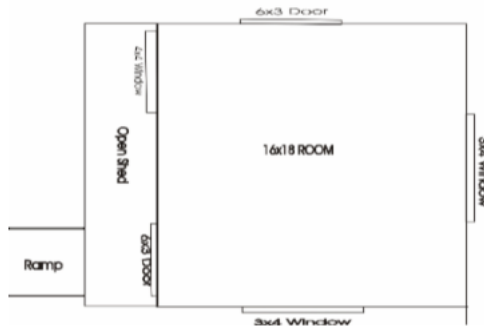

Cad View

SCATCH OF POLLING STATION
PS-198/67