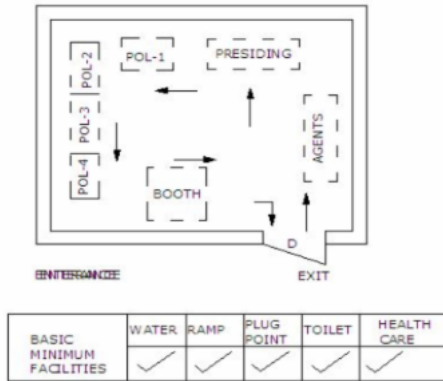

Nazri Naksha

Google Map View

Polling Station Building Front View

Polling Station Front View

Cad View

Key MAP View