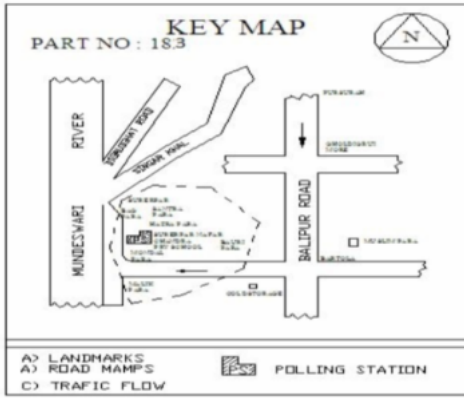

Nazri Naksha

Google Map View