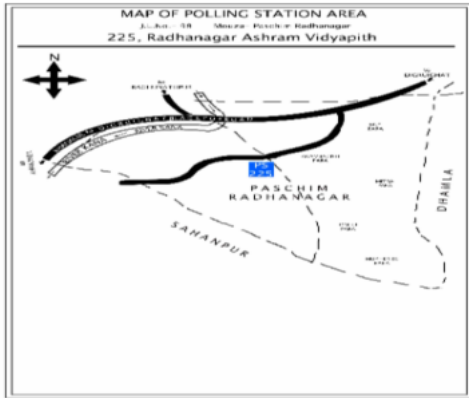

Nazri Naksha

Google Map View

Polling Station Building Front View

Polling Station Front View

Cad View

Key MAP View