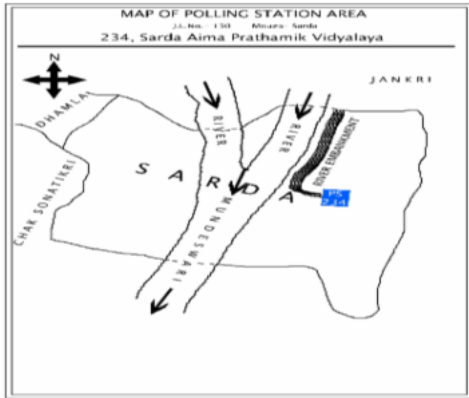

Nazri Naksha

Google Map View

Polling Station Building Front View

Polling Station Front View

Cad View

Key MAP View