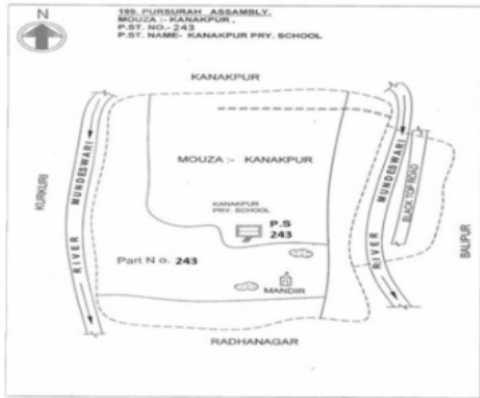

Nazri Naksha

Google Map View

Polling Station Building Front View

Polling Station Front View

Cad View

Key MAP View