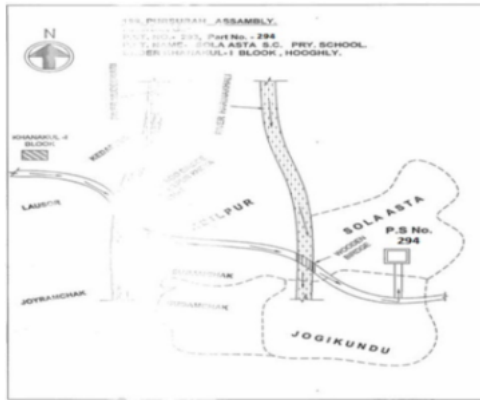

Nazri Naksha

Google Map View

Polling Station Building Front View

Polling Station Front View

Cad View

Key MAP View