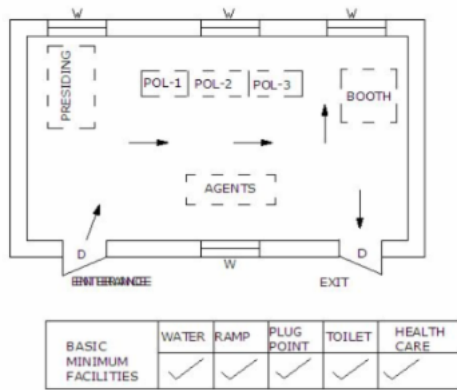

Nazri Naksha

Google Map View

Polling Station Building Front View

Polling Station Front View

Cad View

Key MAP View