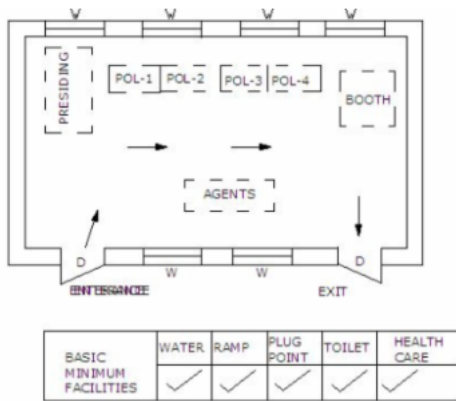

Nazri Naksha

Google Map View

Polling Station Building Front View

Polling Station Front View

Cad View

Key MAP View