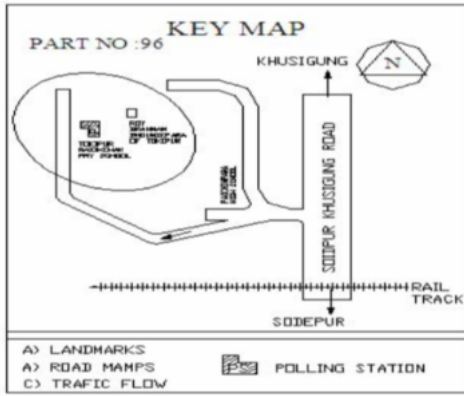

Nazri Naksha

Google Map View