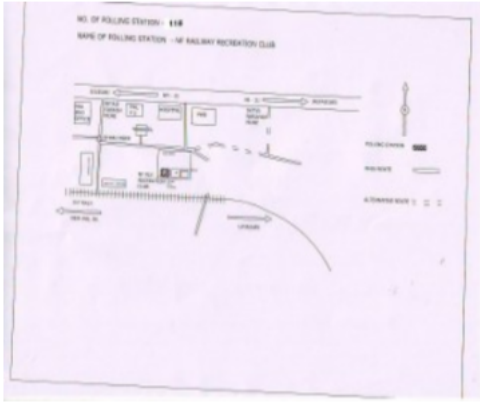

Nazri Naksha

Google Map View

Polling Station Building Front View

Polling Station Front View

Cad View

Key MAP View