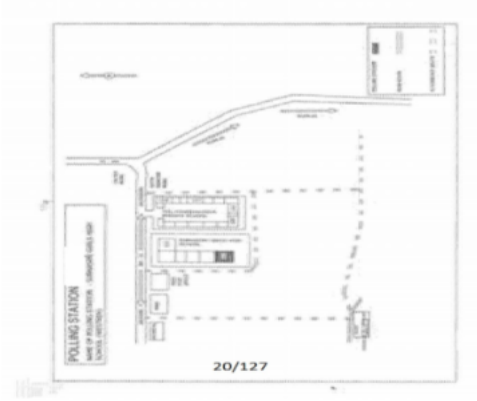

Nazri Naksha

Google Map View