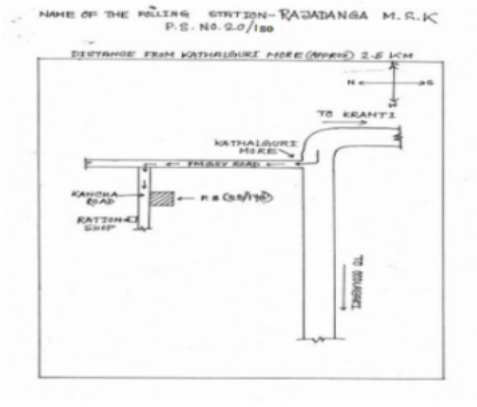

Nazri Naksha

Google Map View