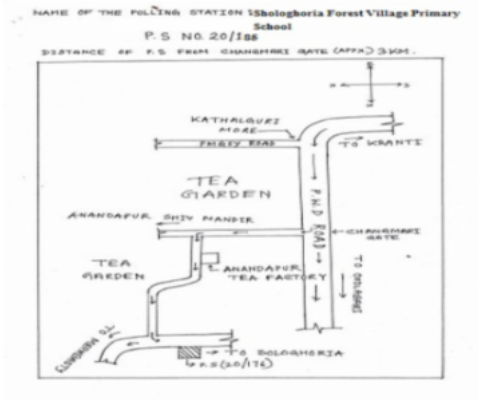

Nazri Naksha

Google Map View