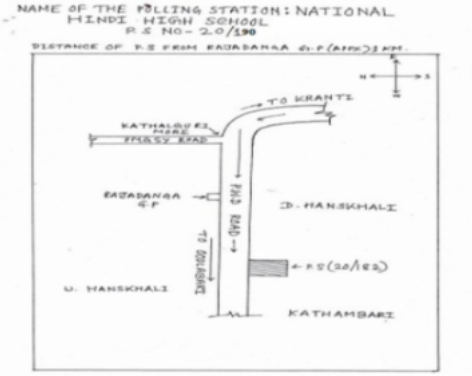

Nazri Naksha

Google Map View